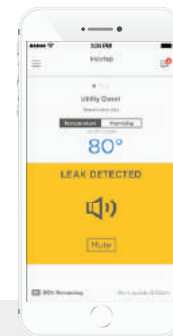

Lyric™ Wi-Fi Water Leak
and Freeze Detector

Single Pack & Contractor Pack

Lyric™ Wi-Fi Water Leak and Freeze Detector

Offer your customers peace of mind through alerts about water leaks.

Just as the Lyric Thermostat keeps homeowners connected to their heating and cooling system to maximize energy savings and comfort control, the Lyric Wi-Fi Water Leak and Freeze Detector keeps them connected to help protect against major water damage. It can alert them to water leaks before they become costly problems.

Detection & Protection
The average water leak causes \$7000 in damage.* Alerts from the Lyric app can help reduce the risk. The unit can also detect temperatures that could freeze pipes and humidity that could damage valuables.

Fewer Callbacks
Battery operation makes maintenance easy for the homeowner. Plus, the unit is reusable after a detection.

Backed By Honeywell
The Lyric Wi-Fi Water Leak and Freeze Detector is part of Honeywell's trusted Lyric connected platform. It can be used as a standalone** product or to drive sales as part of a complete system, strengthening your reputation as a solution provider.